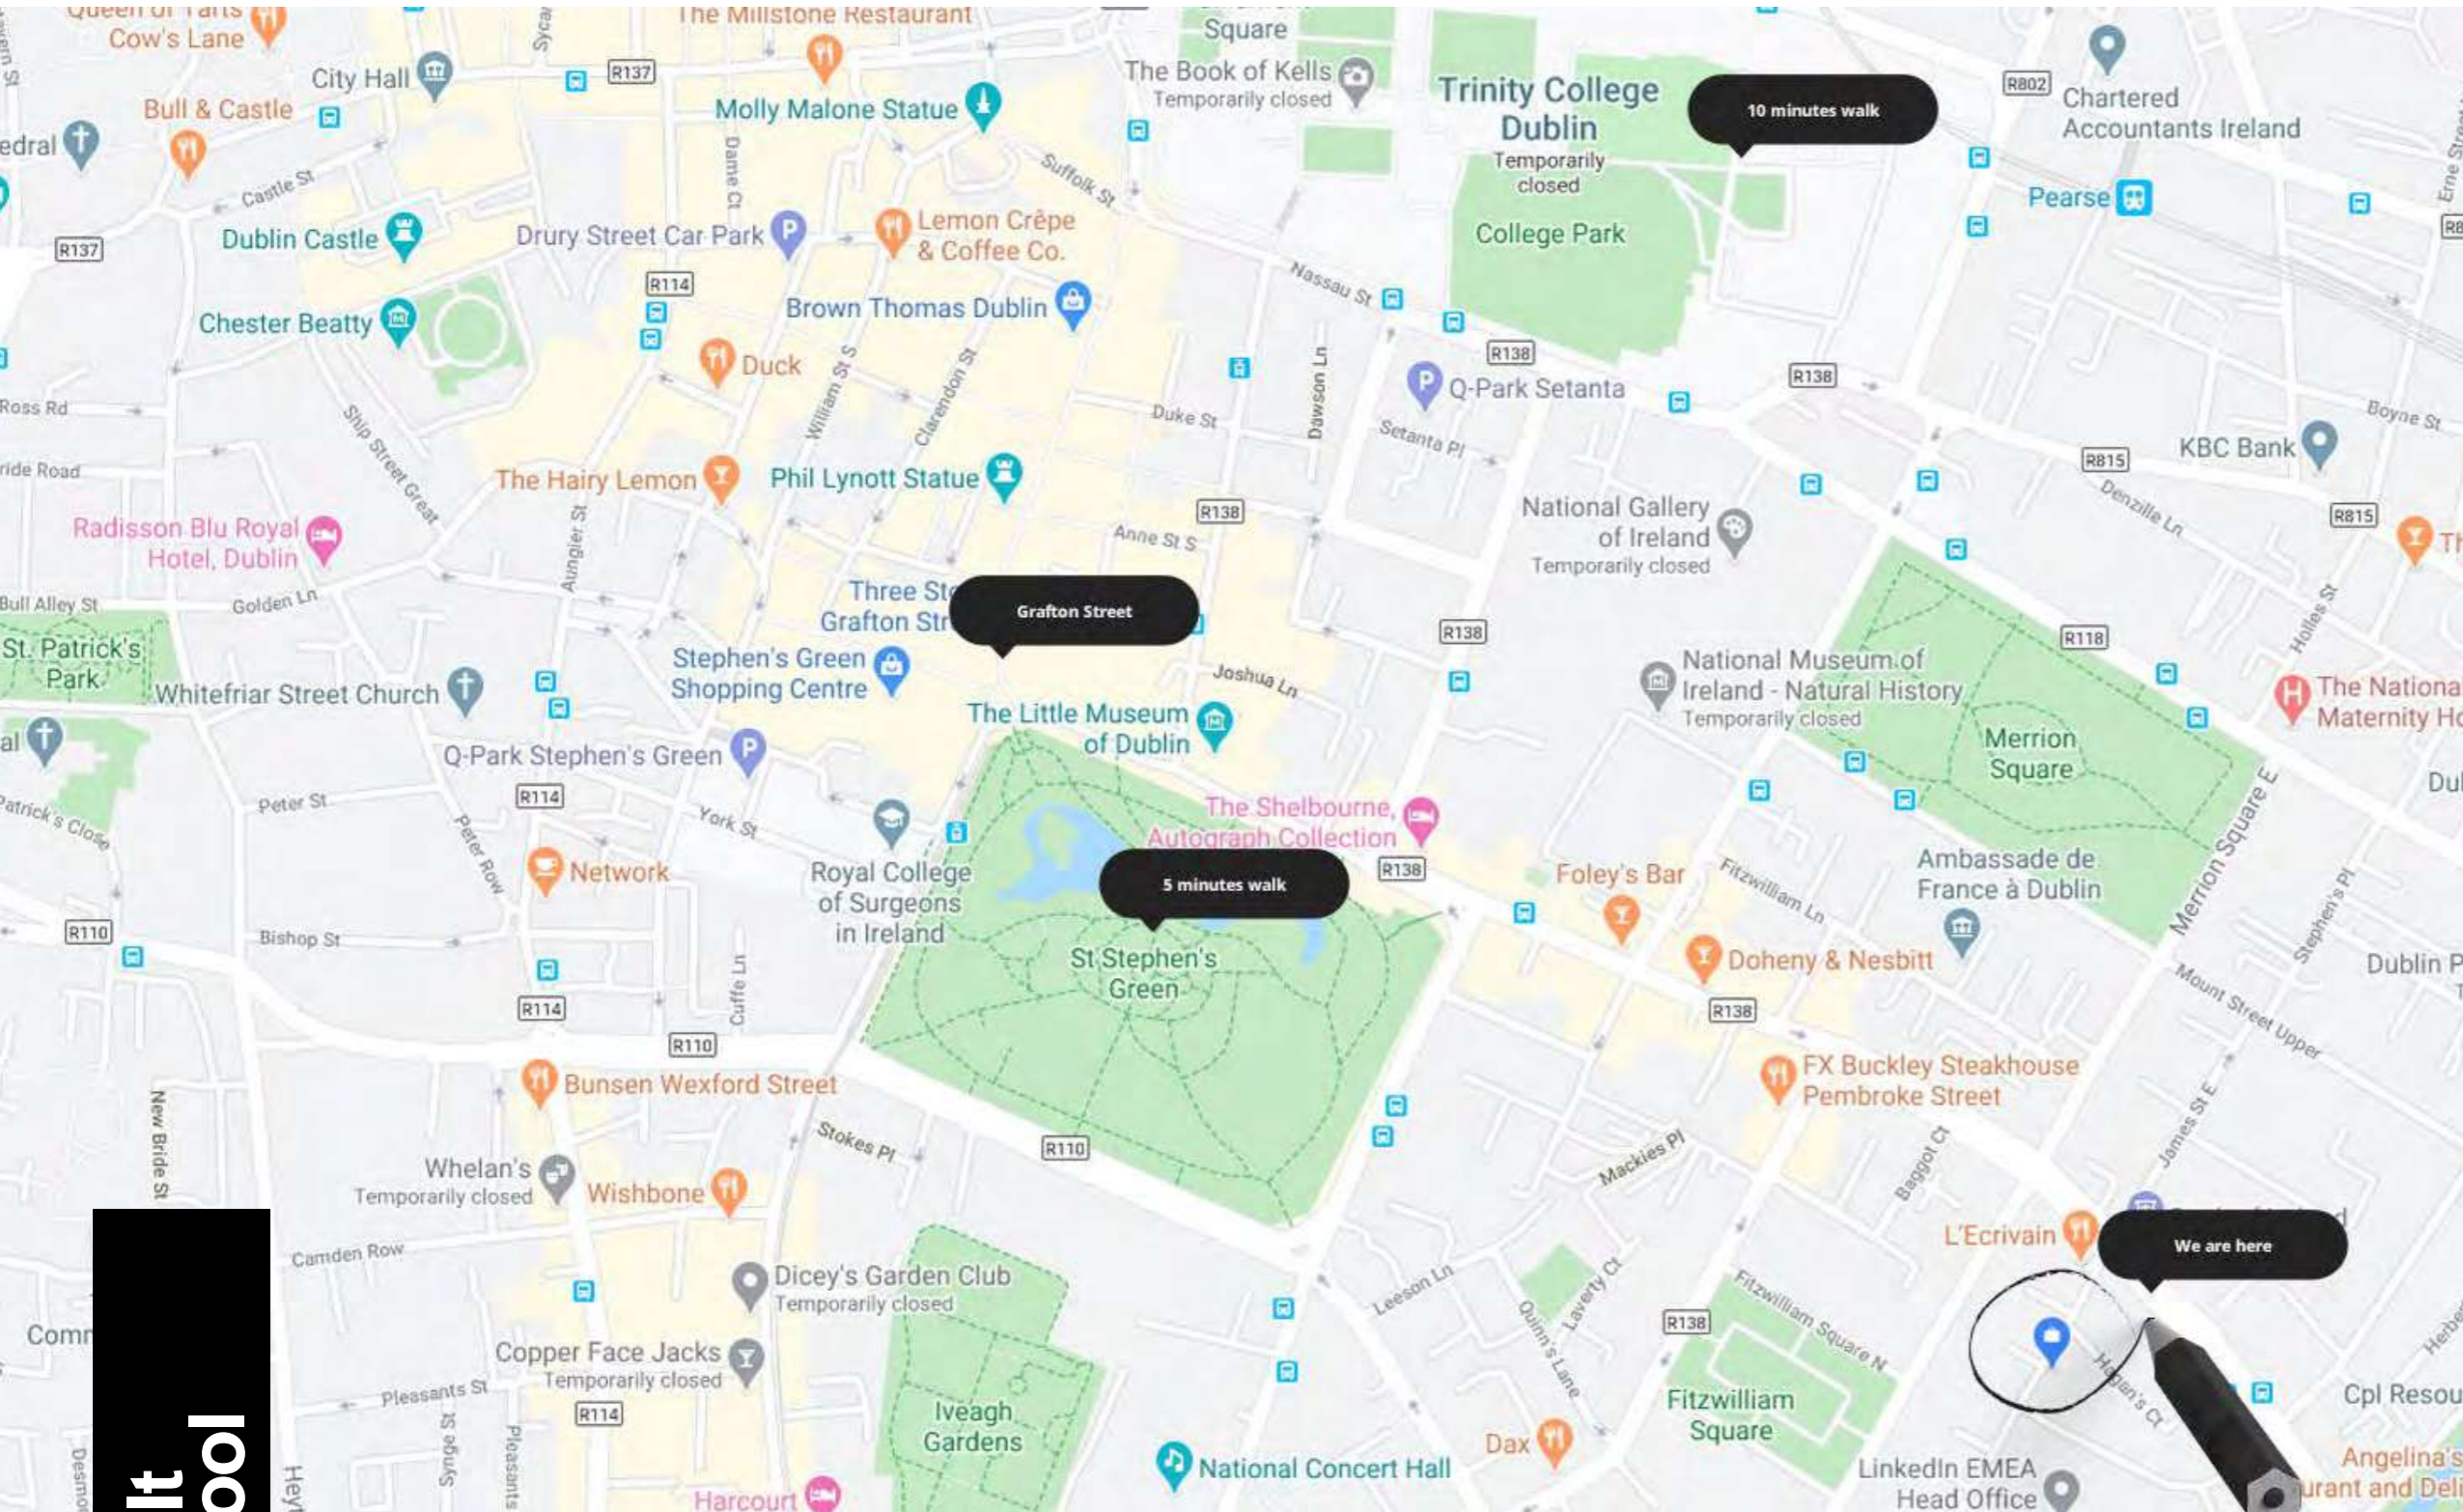

Adult School

Apollo Language Centre's Adult School is located in Dublin city centre within 5 minutes' walk to Grafton Street and St Stephen's Green. The address at 5 Lad Lane, Dublin 2 is a much sought after location right next door to the new European Headquarters of LinkedIn. Lad Lane is a quiet street just off Baggot Street in the city's central business district and there is an abundance of coffee shops, bars, restaurants and shops on our doorstep making our school an ideal choice for a language course in Dublin.